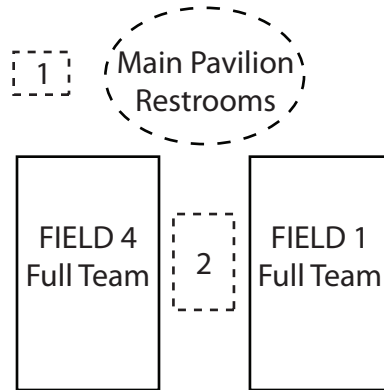

2011 Little Apple Kick-Off Classic

Anneberg Park North Entrance

Anderson Avenue

- 1. Field Marshall Tent
- 2. Referee Headquarters
- 3. Field Marshall Tent
- 4. Referee Satellite Tent
- 5. Field Marshall Tent