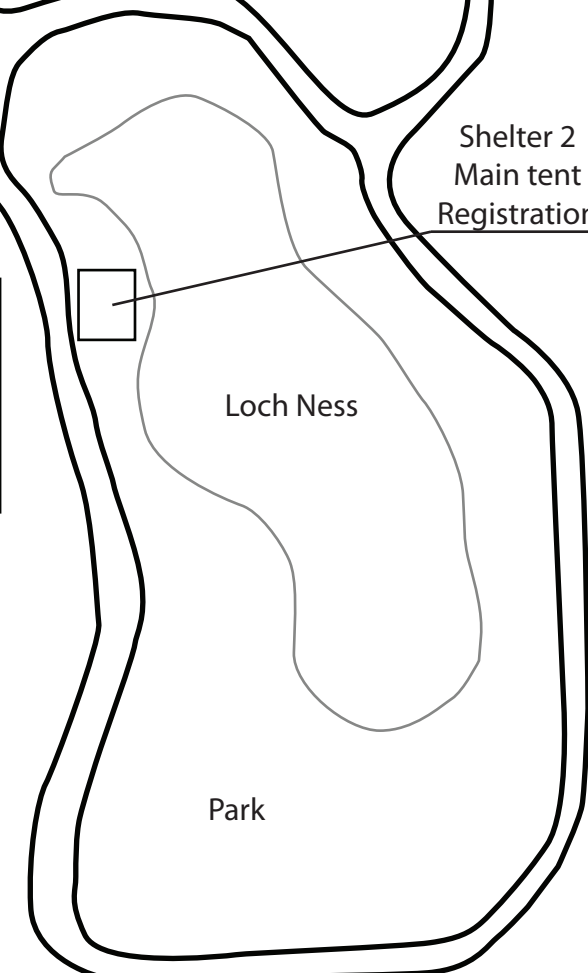

2011 Little Apple Kick-Off Classic

Anneberg Park North Entrance

Anderson Avenue

- 1. Field Marshall Tent
- 2. Referee Headquarters
- 3. Field Marshall Tent
- 4. Referee Satellite Tent
- 5. Field Marshall Tent