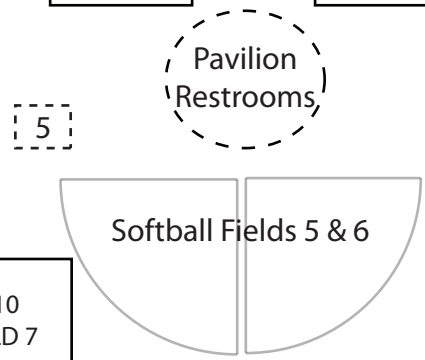

2011 Little Apple Kick-Off Classic

Anneberg Park North Entrance

Anderson Avenue

- 1. Field Marshall Tent
- 2. Referee Headquarters
- 3. Field Marshall Tent
- 4. Referee Satellite Tent
- 5. Field Marshall Tent